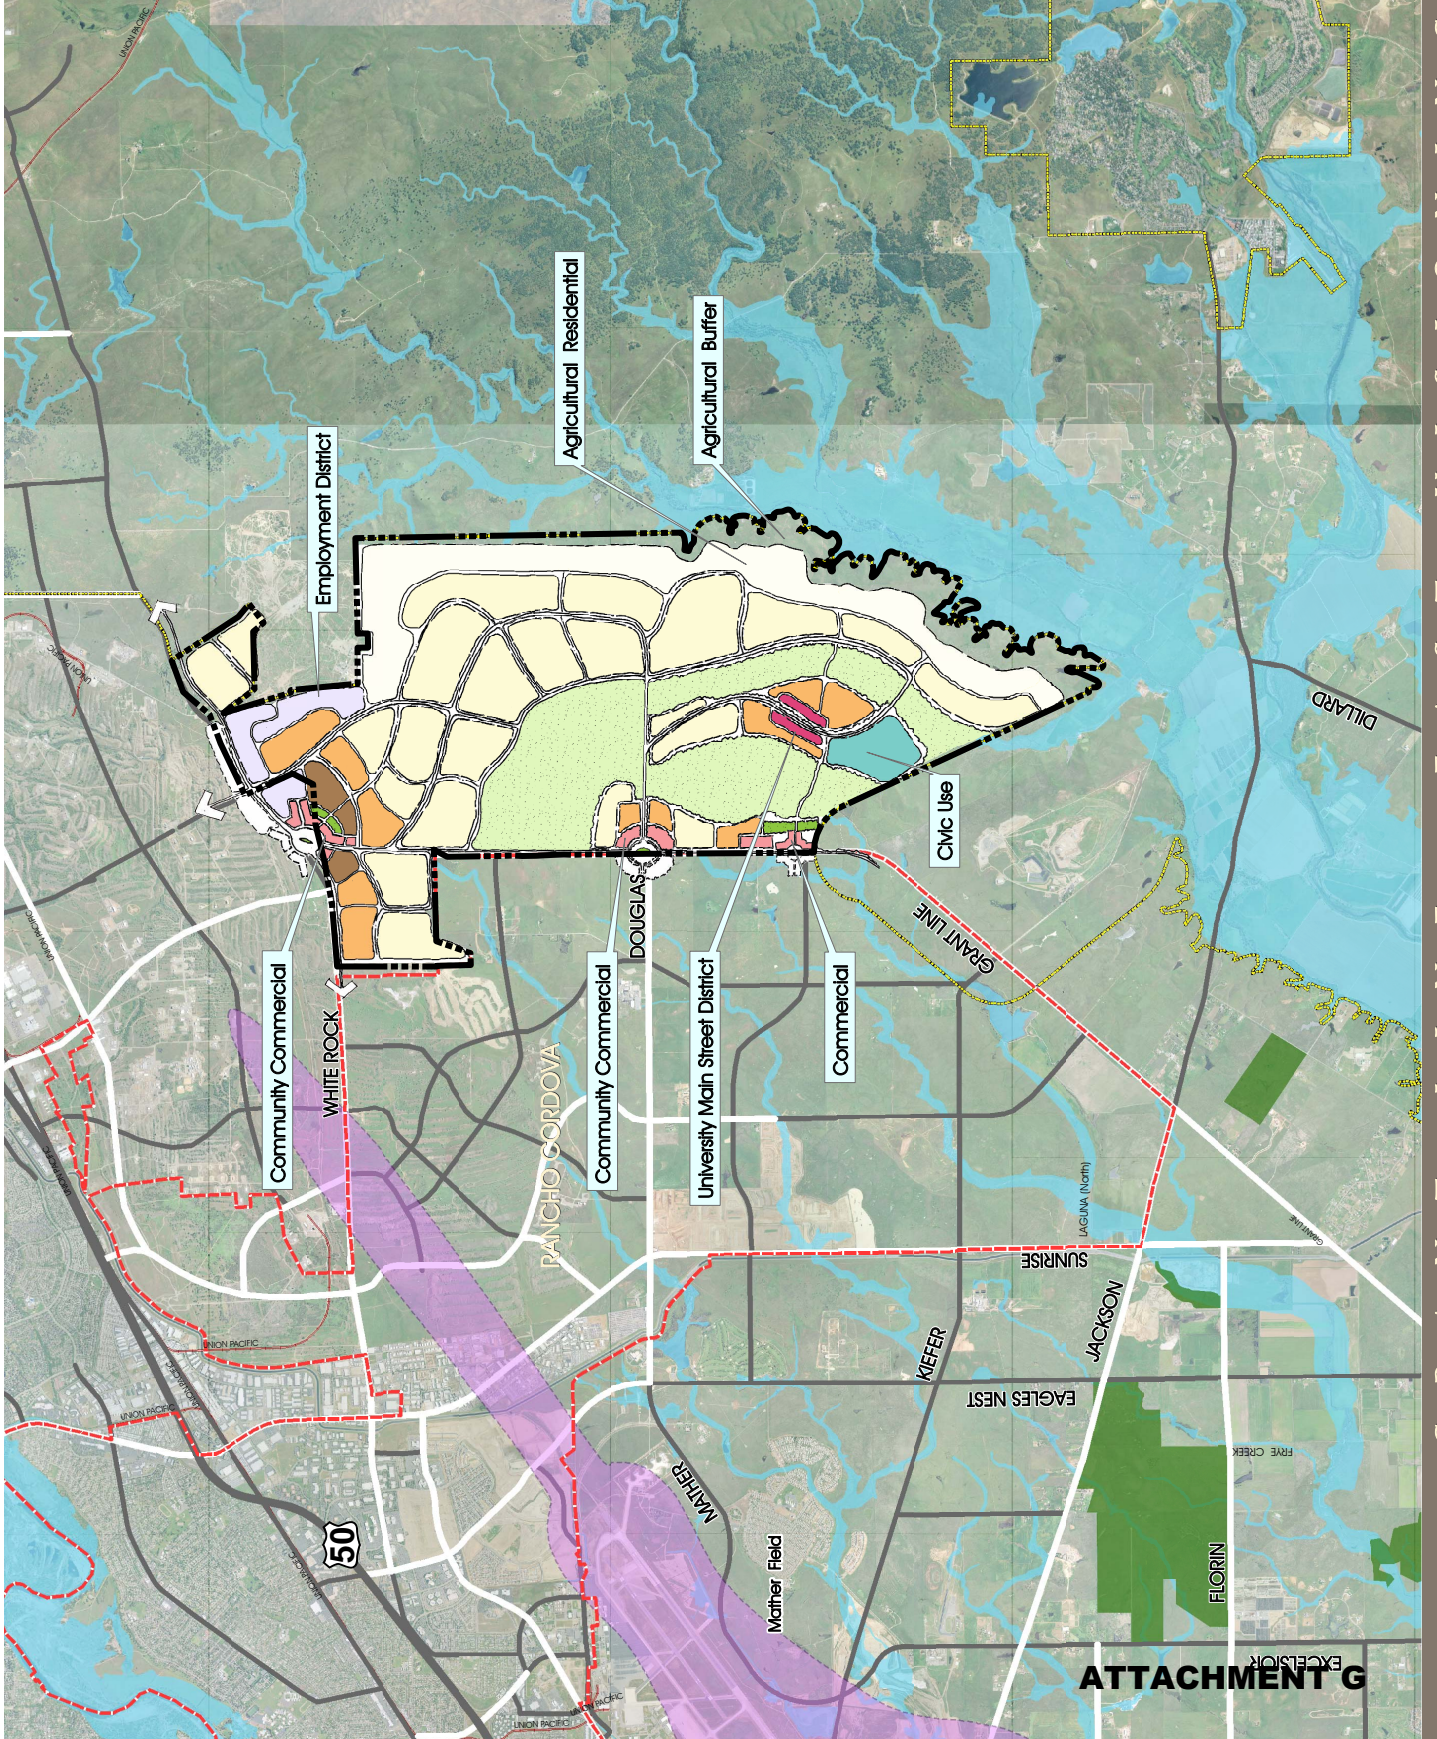

Preliminary Visioning Plan Concept I

LEGEND

- Single Family Residential
- Agricultural Residential
- Medium Density Residential
- High Density Residential
- Town Center
- Mixed Use
- Community Commercial
- CMC / Public
- Employment / Business District
- Plaza
- Habitat Conservation Area
- Park

G R A N T L I N E E A S T V I S I O N I N G

Preliminary Visioning Plan Concept 2

LEGEND

- Single Family Residential
- Agricultural Residential
- Medium Density Residential
- High Density Residential
- Town Center
- Mixed Use
- Community Commercial
- Civic / Public
- Employment / Business District
- Plaza
- Habitat Conservation Area
- Park

GRANT LINE EAST VISIONING