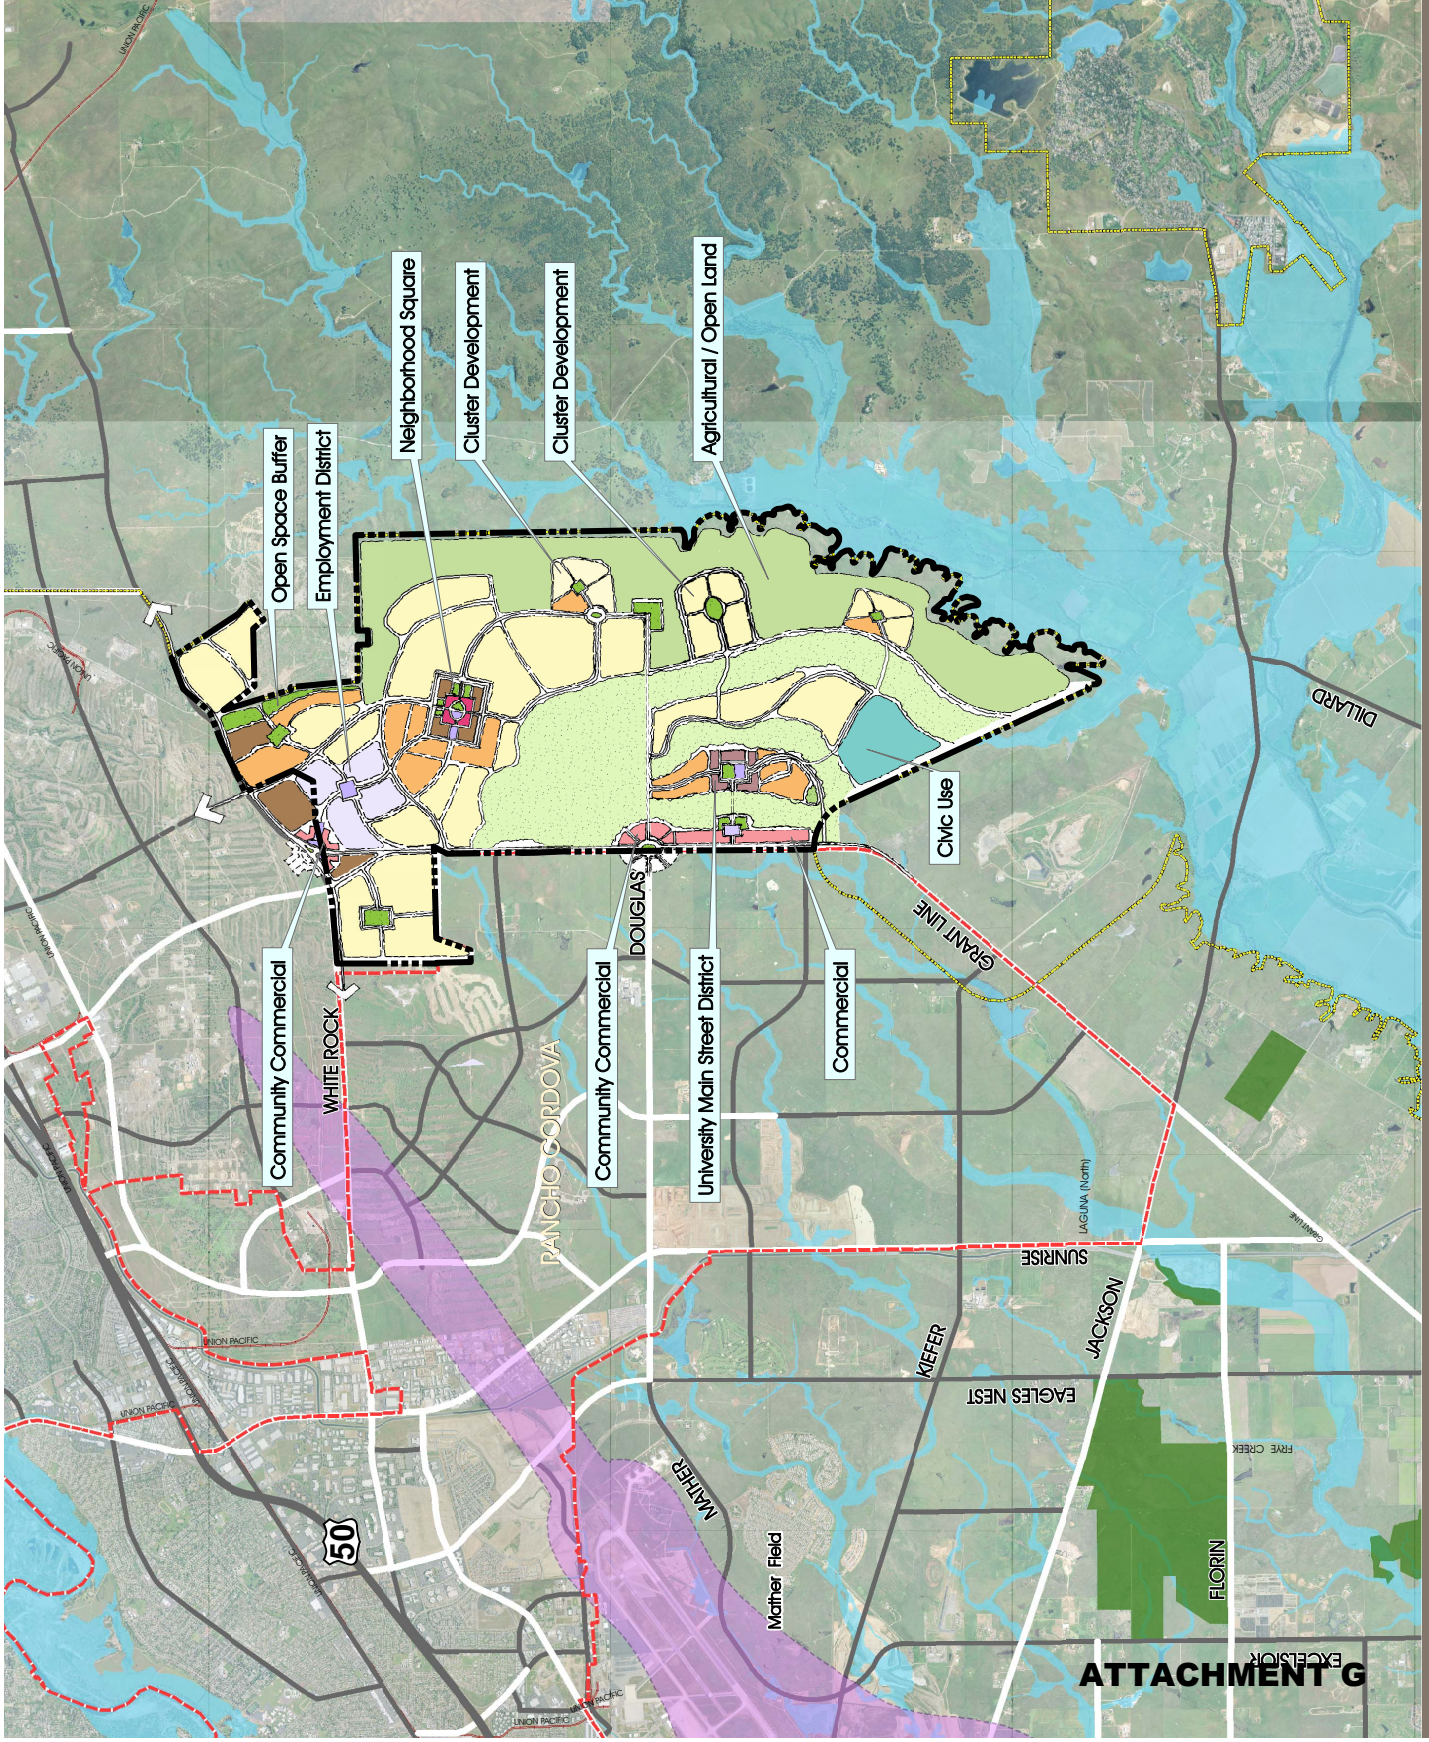

Preliminary Visioning Plan Concept I

LEGEND

- Single Family Residential
- Agricultural Residential
- Medium Density Residential
- High Density Residential
- Town Center
- Mixed Use
- Community Commercial
- CMC / Public
- Employment / Business District
- Plaza
- Habitat Conservation Area
- Park

G R A N T L I N E E A S T V I S I O N I N G

Preliminary Visioning Plan Concept 2

LEGEND

- Single Family Residential
- Agricultural Residential
- Medium Density Residential
- High Density Residential
- Town Center
- Mixed Use
- Community Commercial
- Civic / Public
- Employment / Business District
- Plaza
- Habitat Conservation Area
- Park

GRANT LINE EAST VISIONING