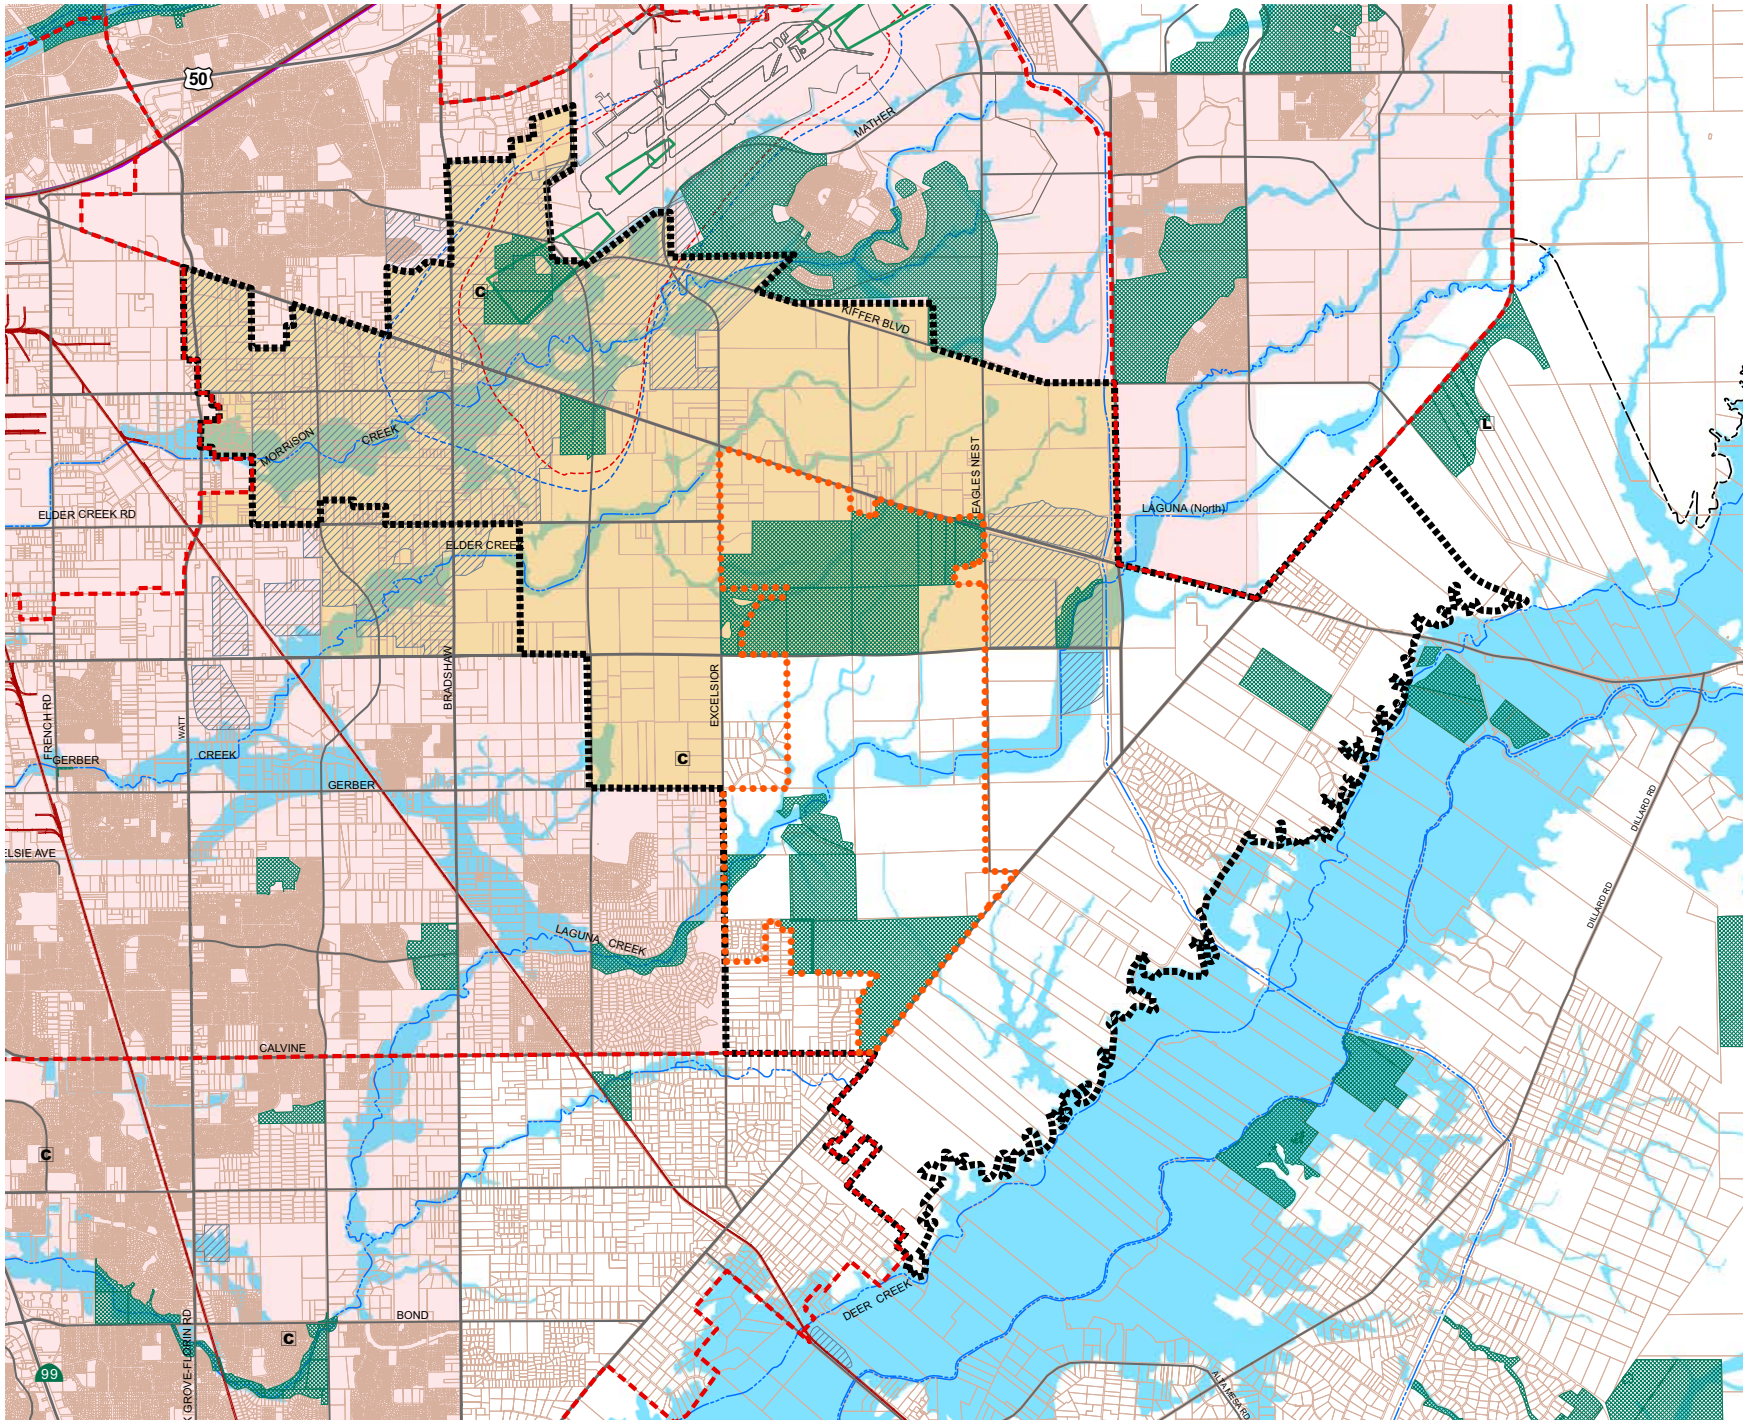

# Other Areas of Concern Context Map

**LEGEND**

- Closed Landfill
- Landfill
- Sacramento Valley Conservancy Property
- Cities
- Jackson Visioning Area
- Protected Area
- Streams
- Light Rail Transit
- Safety Zones
- Grant Line East Visioning Area
- 60-CNEL based on the proposed master plan aircraft noise
- 60-CNEL based on the theoretic airport capacity aircraft noise
- Aggregate Resource Area
- Proposed Urban Policy Area Expansion
- Floodplain (F)
- Existing Urban Policy Area